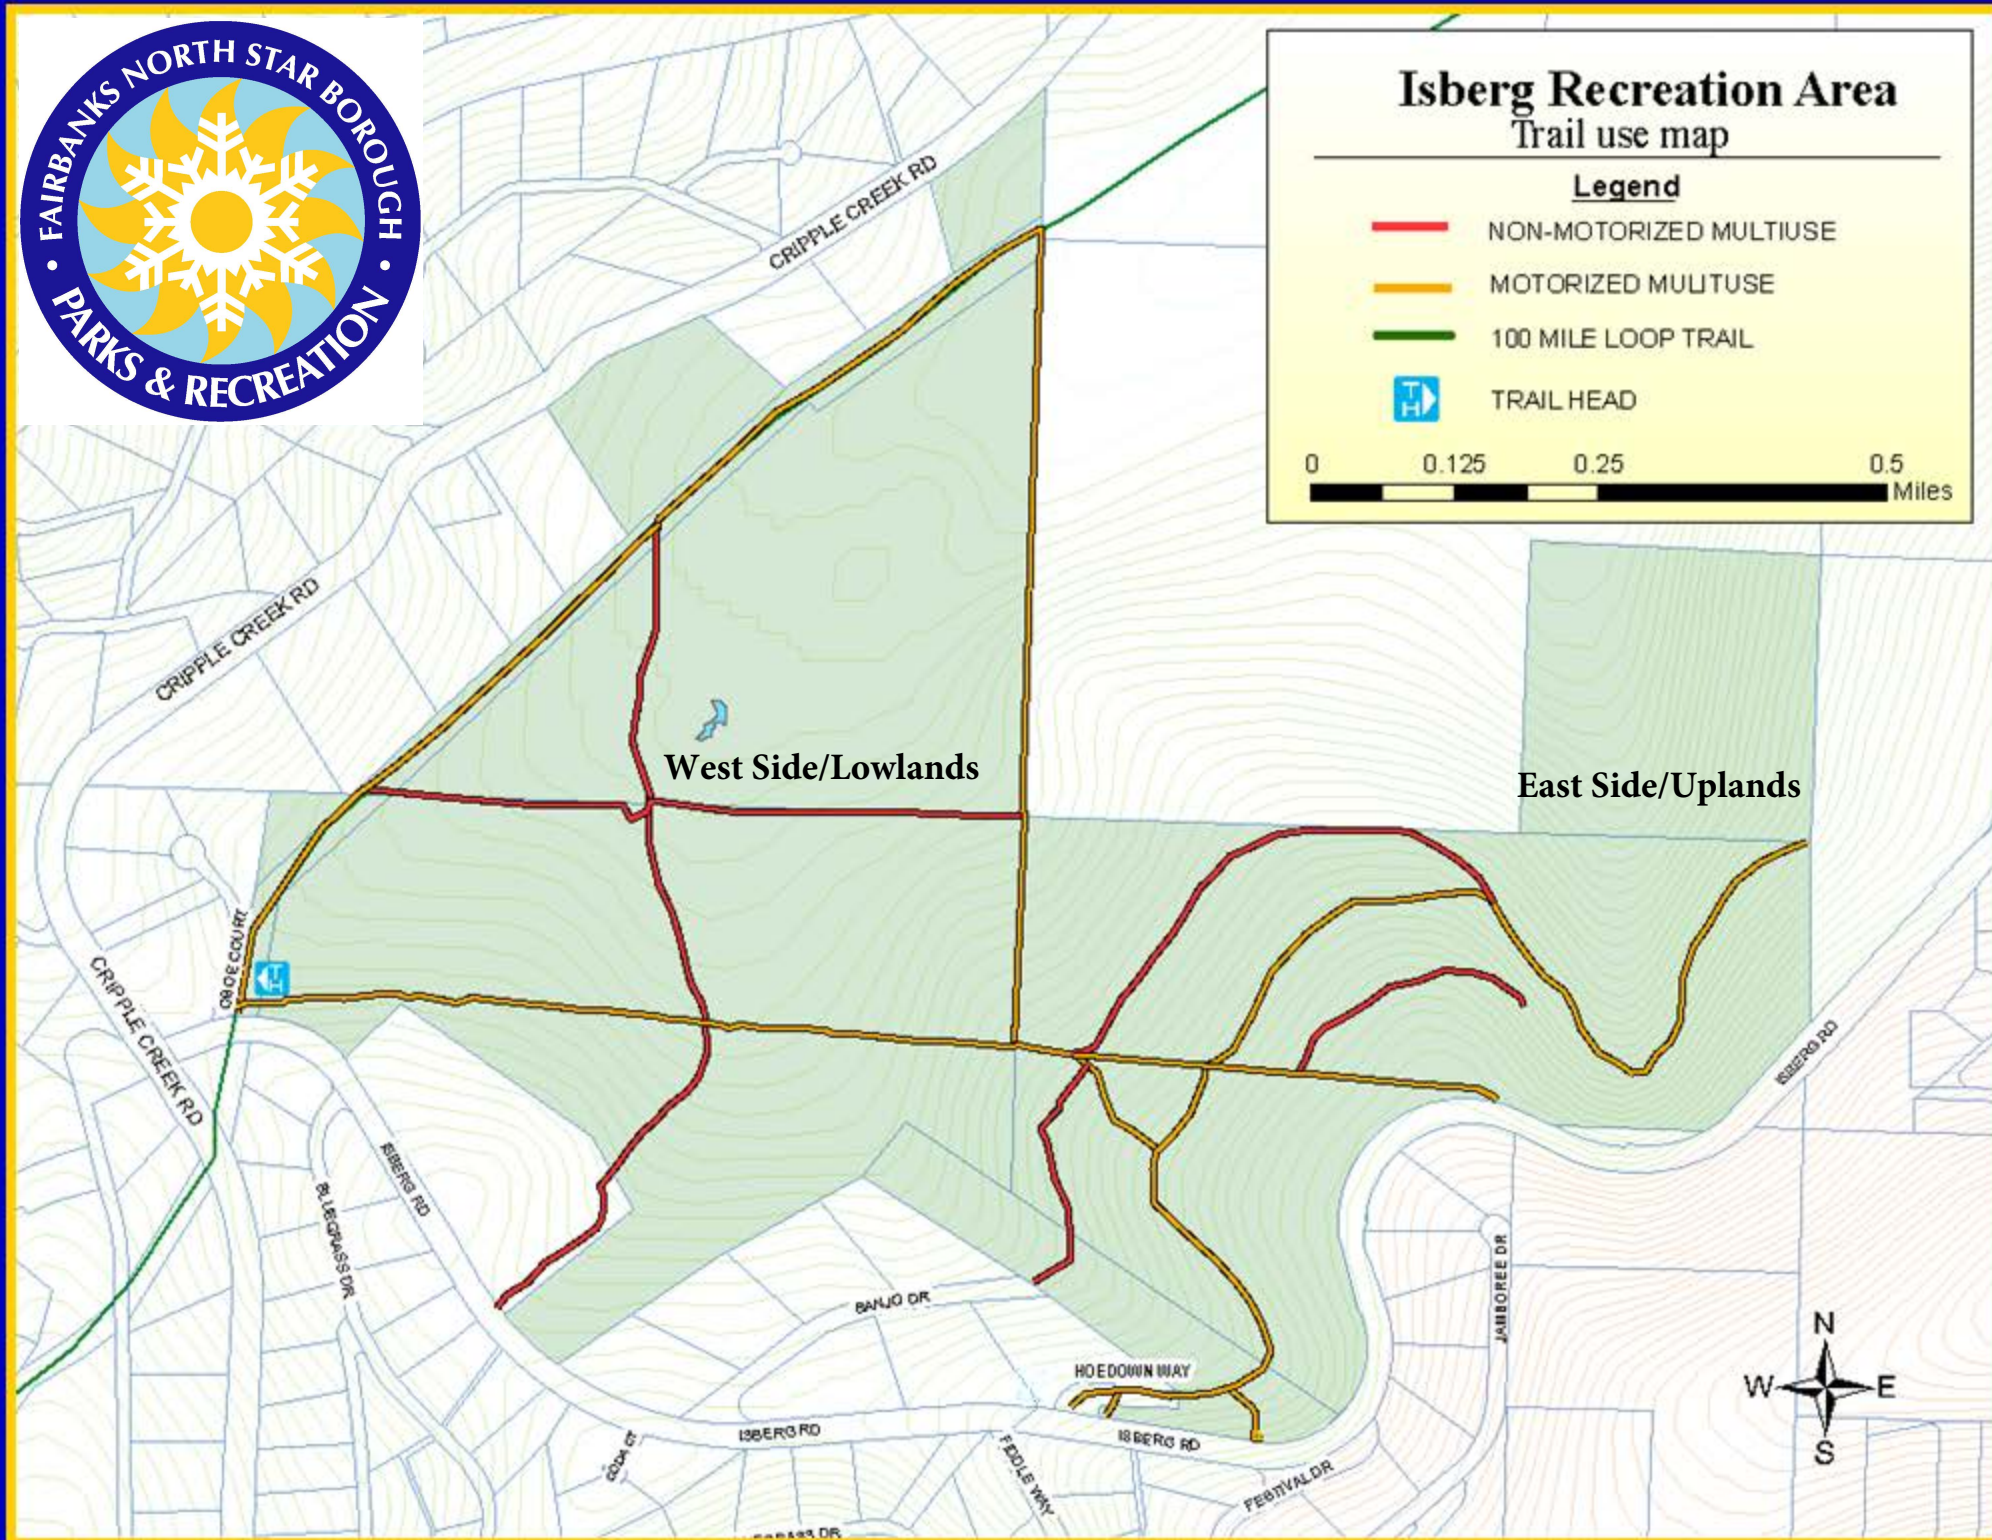

ISBERG RECREATION AREA TRAIL MAP

Isberg Recreation Area Trail use map

Legend

- NON-MOTORIZED MULTIUSE
- MOTORIZED MULTITUSE
- 100 MILE LOOP TRAIL
- TH TRAIL HEAD

0 0.125 0.25 0.5 Miles

West Side/Lowlands

East Side/Uplands