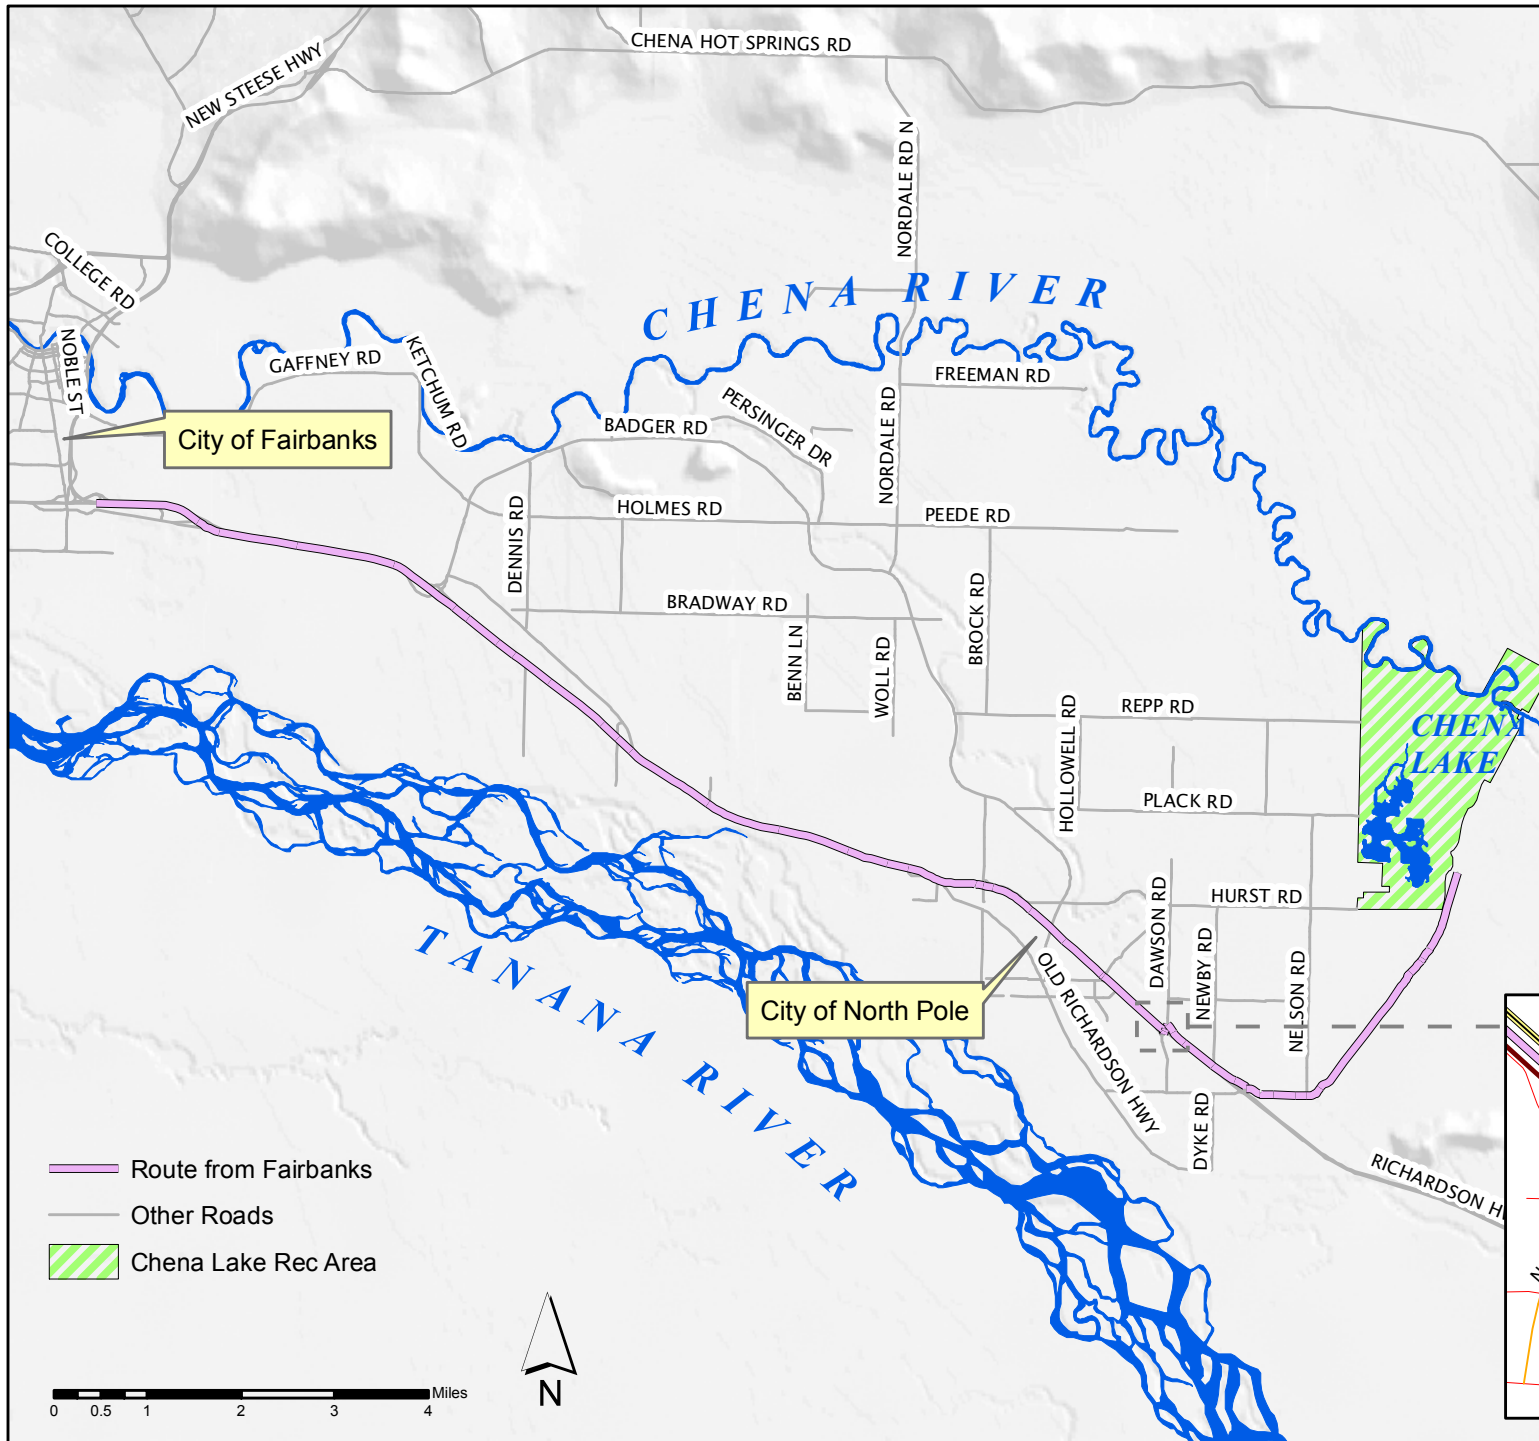

Chena Lake Recreation Area

Directions from Fairbanks:

- Head **South** on **Richardson Hwy**,
- 14mi beginning at intersection with Mitchell Expy;
- **Exit Dawson St**;
- **Left** under **Richardson Hwy**;
- **Right** on **Mistletoe Dr**;
- **Left** on **Laurance Rd**, 3.5mi to entrance

Directions from Eielson:

- Head **North** on **Richardson Hwy**
- **Right** on **Laurance Road**, 3.5mi to entrance

- Route from Fairbanks
- Other Roads
- Chena Lake Rec Area